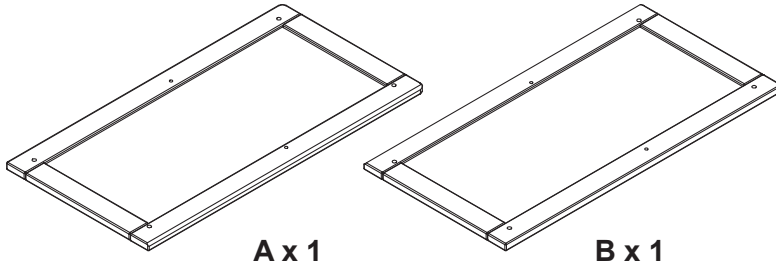

G 97266

COLOR BRIGHT SIDE SHELF

PARTS LIST