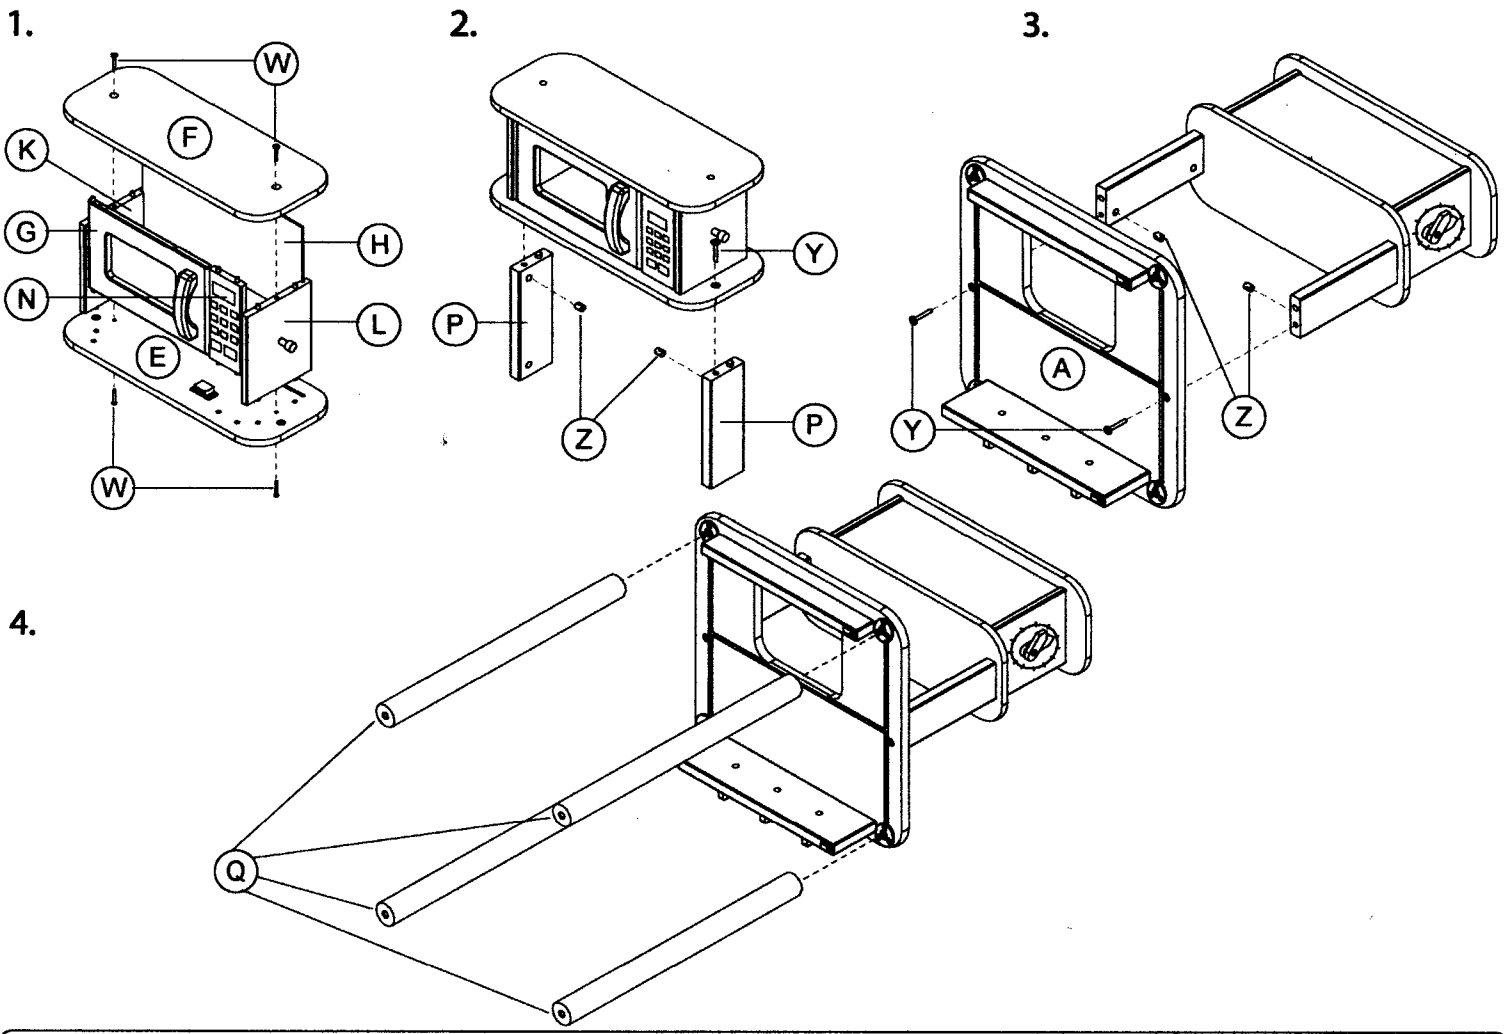

KITCHENETTE CENTER-NATURAL

PARTS LIST

ASSEMBLY DIAGRAM

© 2005 Guidecraft USA Englewood, NJ 07631 (800)524-3555 www.Guidecraft.com

For ages 3 and up. Adult assembly required.

Assembly Note : To ease assembly, do not fully tighten screws during assembly process. After unit is fully assembled go back and tighten all screws.

▲ WARNING
 Small parts and sharp points may be present prior to assembly.

KITCHENETTE CENTER-NATURAL ASSEMBLY DIAGRAM

5.

6.

7.

© 2005 Guidecraft USA
 Englewood, NJ 07631
 (800)524-3555
 www.Guidecraft.com

For ages 3 and up.
 Adult assembly required.