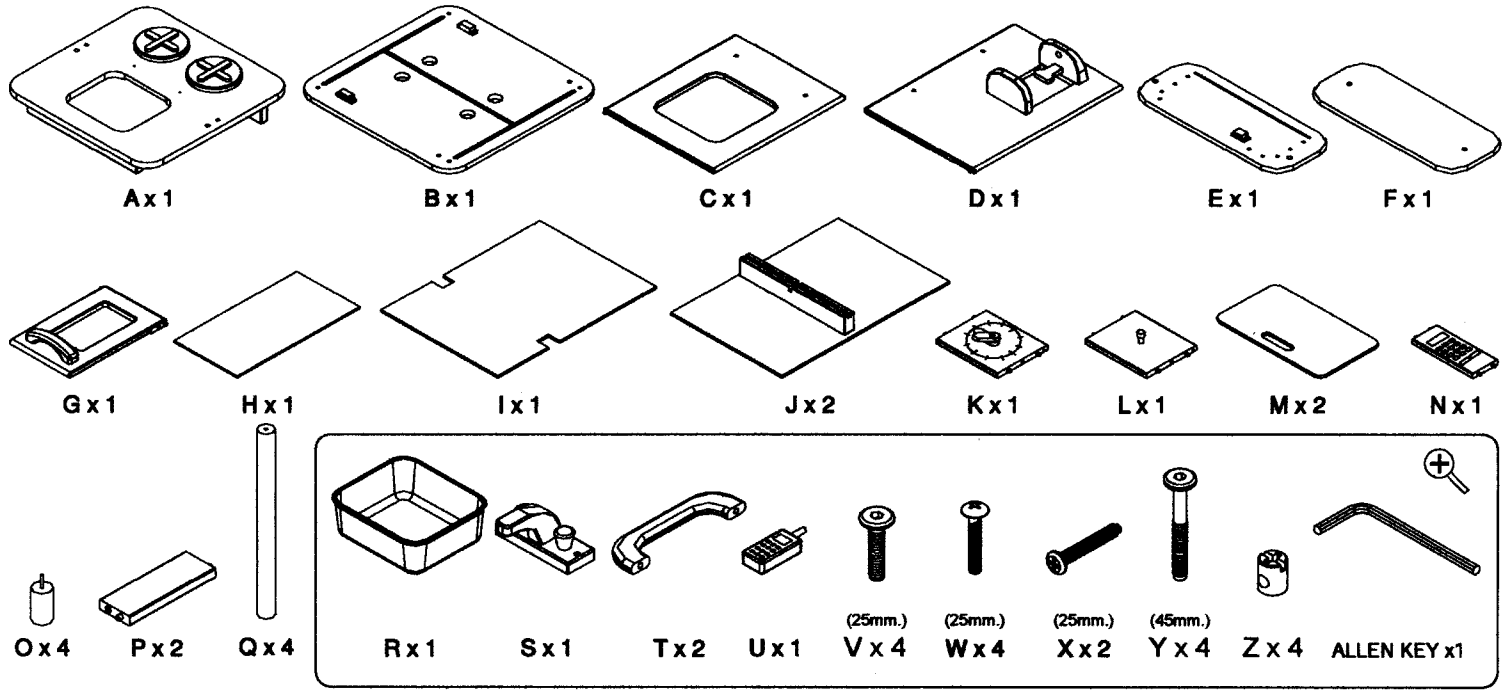

KITCHENETTE CENTER-NATURAL

PARTS LIST

ASSEMBLY DIAGRAM

© 2005 Guidecraft USA Englewood, NJ 07631 (800)524-3555 www.Guidecraft.com

For ages 3 and up. Adult assembly required.

Assembly Note : To ease assembly, do not fully tighten screws during assembly process. After unit is fully assembled go back and tighten all screws.

▲ WARNING
 Small parts and sharp points may be present prior to assembly.

KITCHENETTE CENTER-NATURAL ASSEMBLY DIAGRAM

5.

6.

7.

© 2005 Guidecraft USA
 Englewood, NJ 07631
 (800)524-3555
 www.Guidecraft.com

For ages 3 and up.
 Adult assembly required.

Assembly Note : To ease assembly, do not fully tighten screws during assembly process. After unit is fully assembled go back and tighten all screws.

▲ WARNING

Small parts and sharp points may be present prior to assembly.