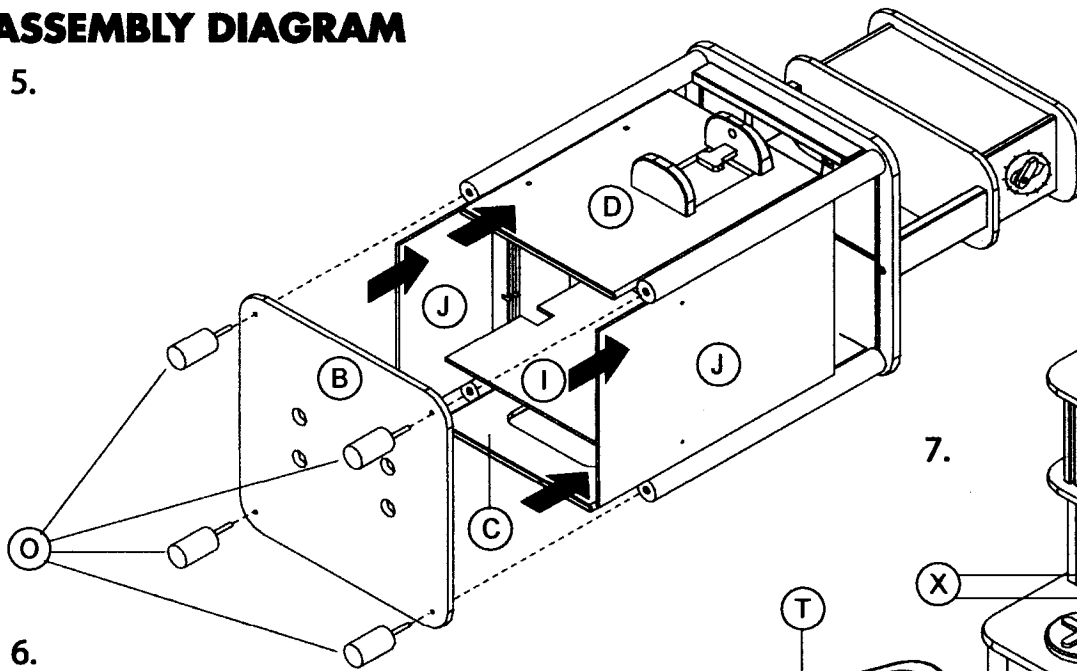

KITCHENETTE CENTER-NATURAL

PARTS LIST

ASSEMBLY DIAGRAM

© 2005 Guidecraft USA Englewood, NJ 07631 (800)524-3555 www.Guidecraft.com

For ages 3 and up. Adult assembly required.

Assembly Note : To ease assembly, do not fully tighten screws during assembly process. After unit is fully assembled go back and tighten all screws.

▲ WARNING
 Small parts and sharp points may be present prior to assembly.

KITCHENETTE CENTER-NATURAL ASSEMBLY DIAGRAM

5.

6.

7.

© 2005 Guidecraft USA
 Englewood, NJ 07631
 (800)524-3555
 www.Guidecraft.com

For ages 3 and up.
 Adult assembly required.