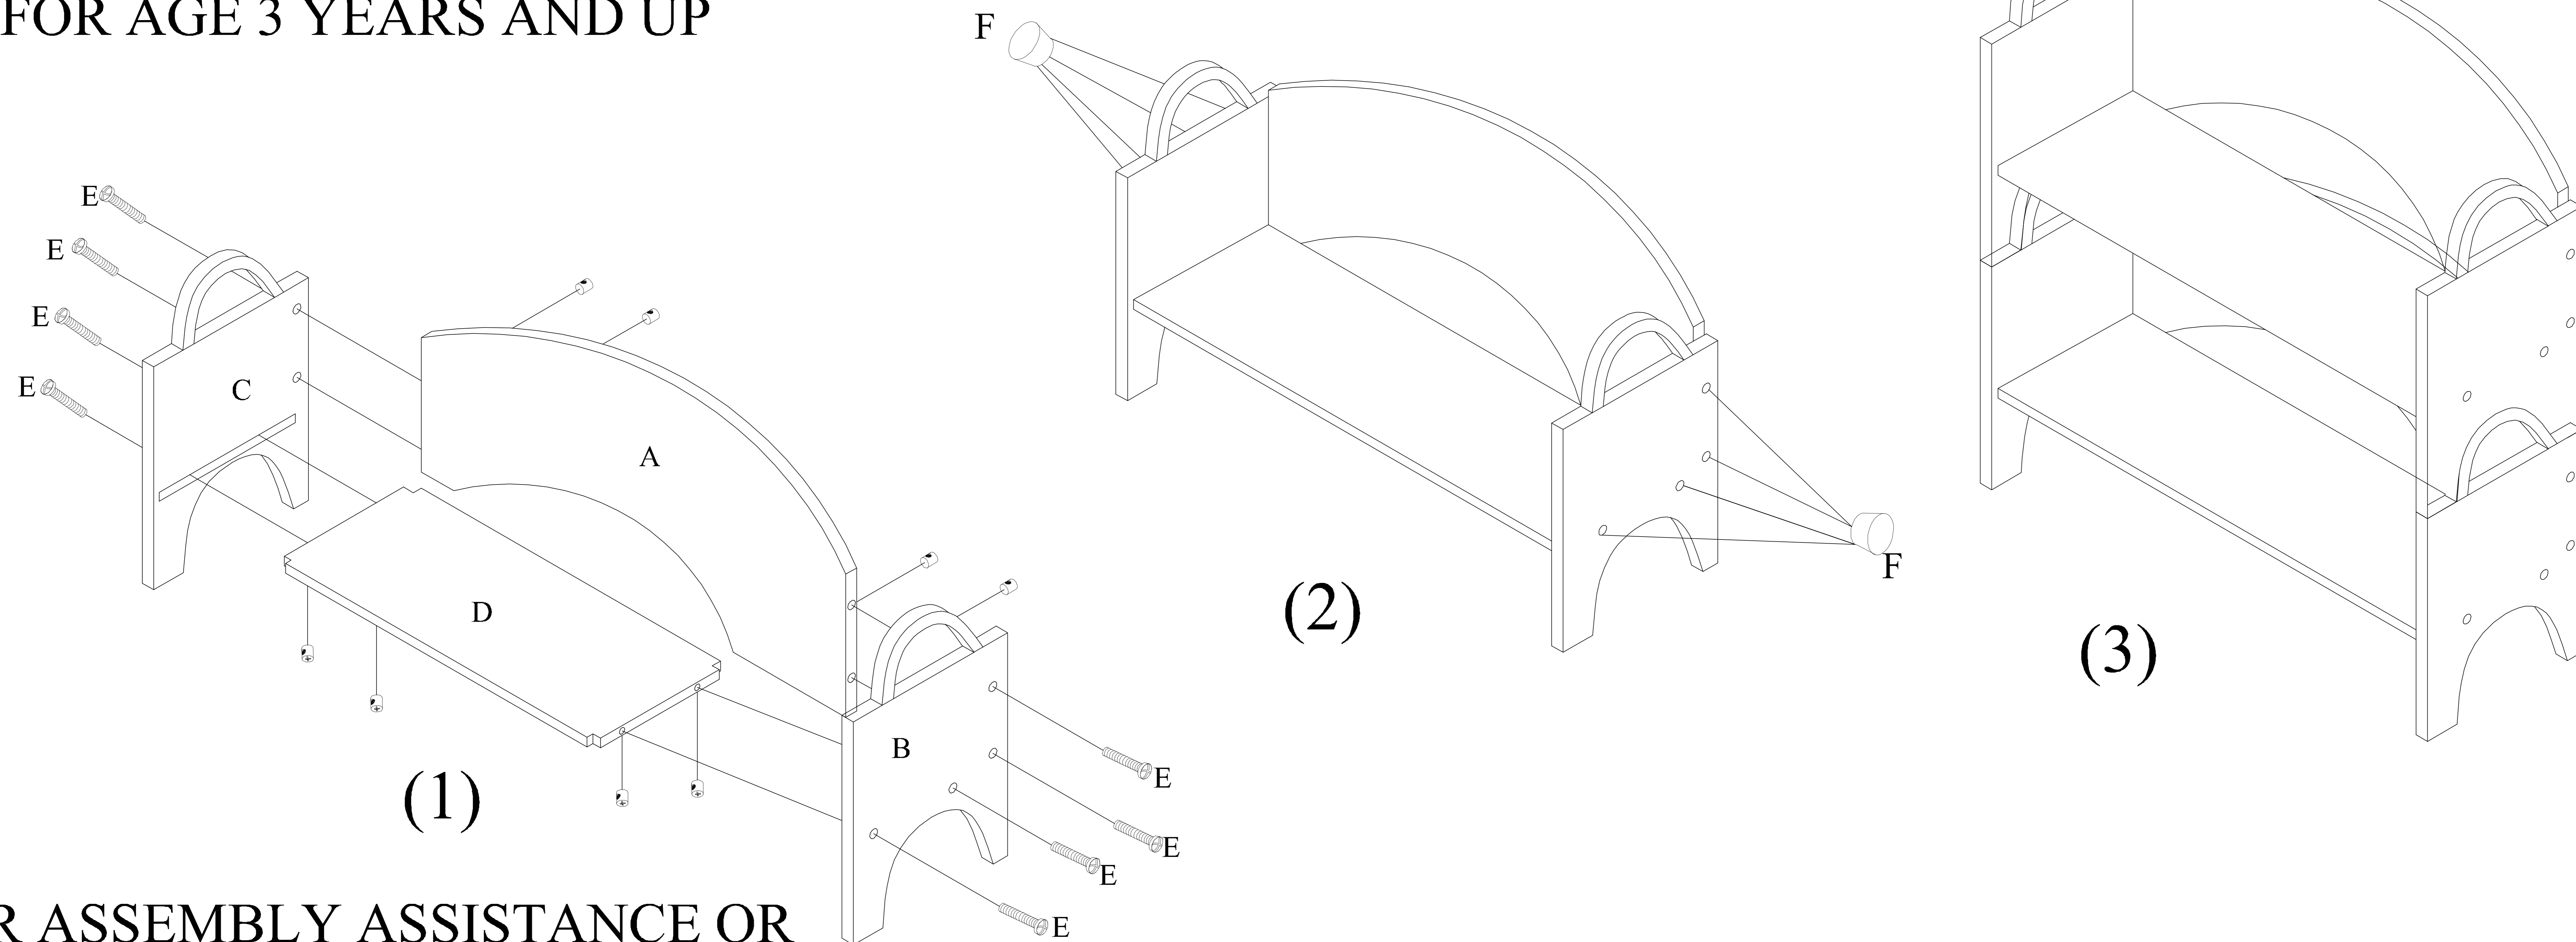

# FANCY TEA PARTY-STACKING SHELVES

G83554

**! WARNING:**

- ADULT ASSEMBLY
- DO NOT TIGHTEN SCREWS UNTIL ALL SCREWS ARE IN POSITION
- FOR AGE 3 YEARS AND UP

A	B	C	D	E	F	TOOL NEEDED
						PHILIP'S SCREW DRIVER
2PCS	2PCS	2PCS	2PCS	16PCS	16PCS	(NOT INCLUDED)

FOR ASSEMBLY ASSISTANCE OR  
 PRODUCT QUESTION PLEASE  
 CALL GUIDECRAFT CUSTOMER SERVICE AT  
 1-800-524-3555

MADE IN CHINA