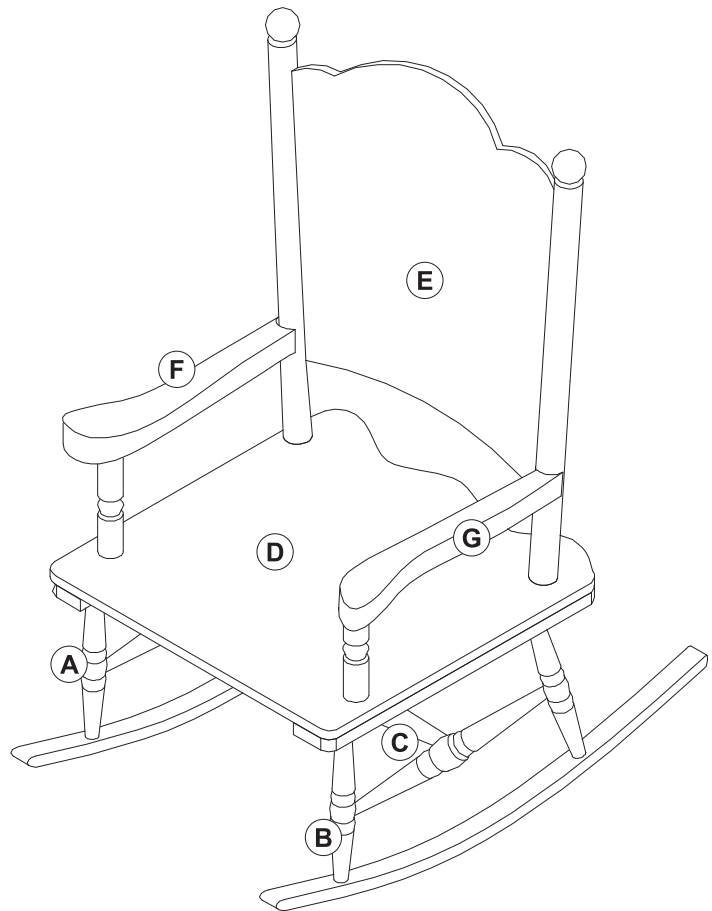

G83361 Butterfly Rocking Chair Assembly Instructions

For ages 3 and up.
Adult assembly required.

⚠ WARNING

Small parts and sharp points may be present prior to assembly.

Care Instructions

To clean your product, use mild soap and water on a damp cloth. Do not use window cleaners or cleaning abrasives as they will scratch the surface and could damage the protective coating.

Hardware and Parts

NOTE: silhouette of backrest may vary from diagram, but assembly remains same.