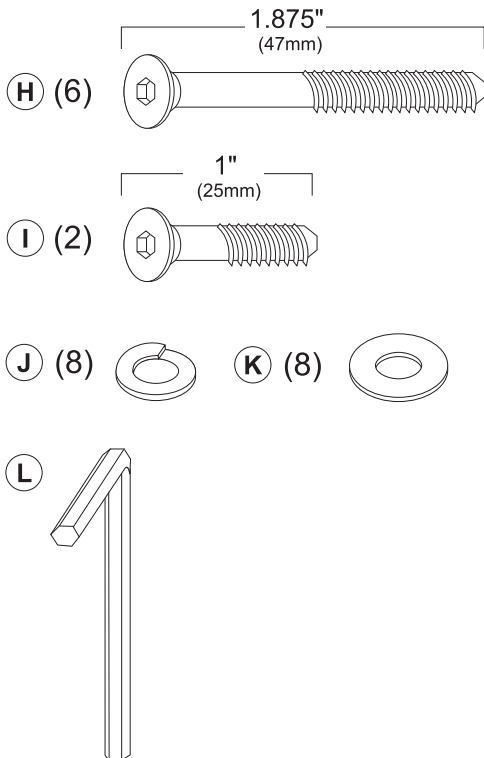

G83361 Butterfly Rocking Chair Assembly Instructions

For ages 3 and up.
Adult assembly required.

⚠ WARNING

Small parts and sharp points may be present prior to assembly.

Care Instructions

To clean your product, use mild soap and water on a damp cloth. Do not use window cleaners or cleaning abrasives as they will scratch the surface and could damage the protective coating.

Hardware and Parts

NOTE: silhouette of backrest may vary from diagram, but assembly remains same.