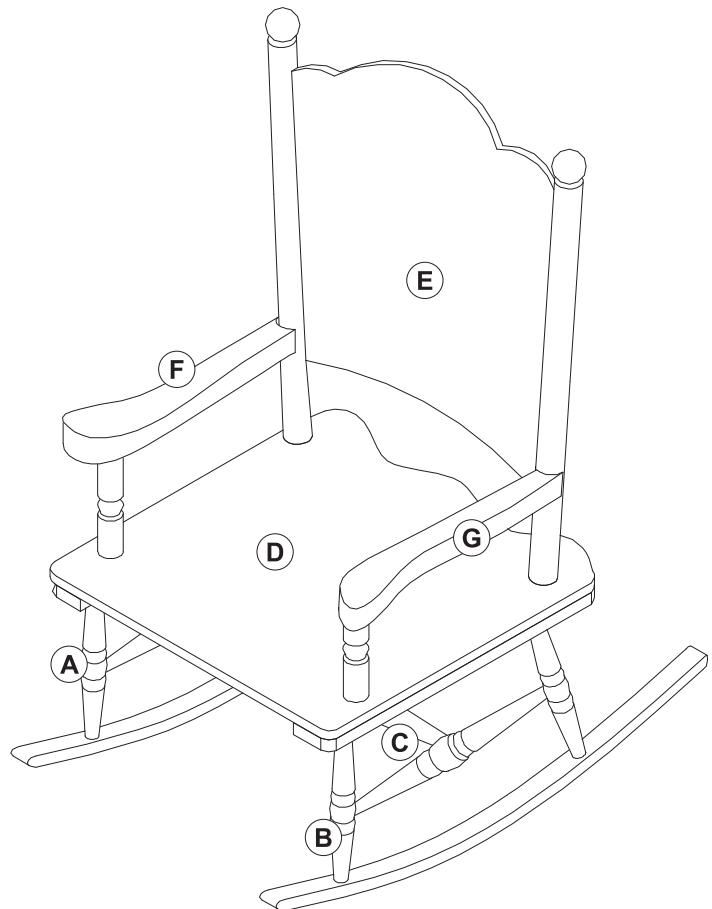

G83301 Noah's Ark Rocking Chair Assembly Instructions

For ages 3 and up.
Adult assembly required.

⚠ WARNING

Small parts and sharp points may be present prior to assembly.

Care Instructions

To clean your product, use mild soap and water on a damp cloth. Do not use window cleaners or cleaning abrasives as they will scratch the surface and could damage the protective coating.

Hardware and Parts

NOTE: silhouette of backrest may vary from diagram, but assembly remains same.