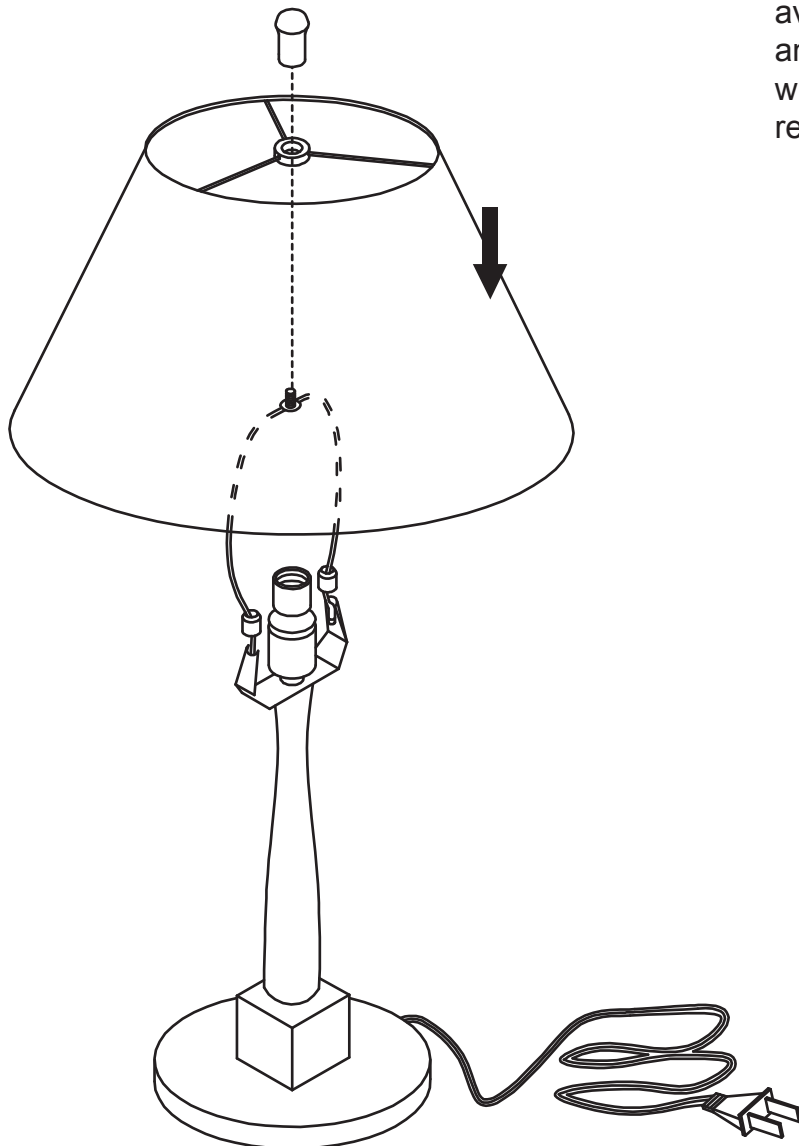

G113XX Lamp Assembly Instructions

For ages 3 and up.
Adult assembly required.

Instructions

Use 40 Watt Type A bulb, 120v 60hz AC only.

Customer Service

For questions regarding this product, or to receive replacement or missing parts, contact Customer Service at (800) 524-3555. Please have the model number and part number(s) located in this Assembly Instruction sheet available for reference.

Shade Assembly

WARNING:

This is an electrical lamp - not a toy. To avoid risk of fire, burns, personal injury and electric shock, it should not be played with or placed where small children can reach it.